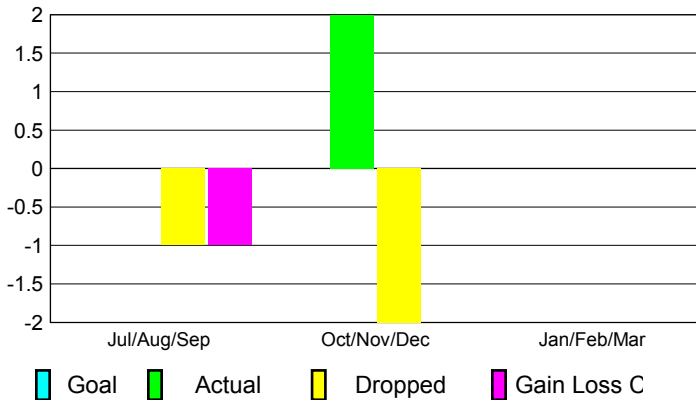

2012-2013 GMT Reports for District (or Undistricted) **District 108 L**

GMT: **Dott DOMENICO MESSINA**

Location: **ITALY**

GMT CA: **4**

CLUBS

Club Results
2012-2013

Clubs
2011-2012

Month	New Club Goal	Actual New Clubs	Actual Dropped Clubs	Gain/Loss of Clubs	Gain/Loss of Clubs
Jul/Aug/Sep		0	-1	-1	0
Oct/Nov/Dec		2	-2	0	0
Jan/Feb/Mar					0
Totals		2	-3	-1	0

Club Results 2012-2013

Goal, New, Dropped, Gain/Loss

Comparison of Club Gain/Loss

Current Year Compared to the Previous Year

YTD Status Quo Clubs 2012-2013

Status Quo Clubs Compared to Status Quo Members

MEMBERSHIP

Membership Results
2012-2013

Membership
2011-2012

Month	Net Memb Goal	Actual New Memb	Actual Dropped Memb	Gain/Loss of Memb	Gain/Loss of Memb
Jul/Aug/Sep		38	-81	-43	-19
Oct/Nov/Dec		138	-149	-11	-30
Jan/Feb/Mar					15
Totals		176	-230	-54	-34