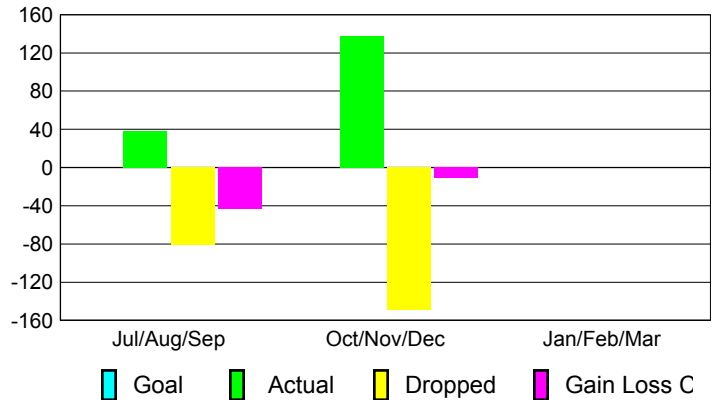

Membership Results 2012-2013

Goal, New, Dropped, Gain/Loss

Comparison of Membership Gain/Loss

Current Year Compared to the Previous Year