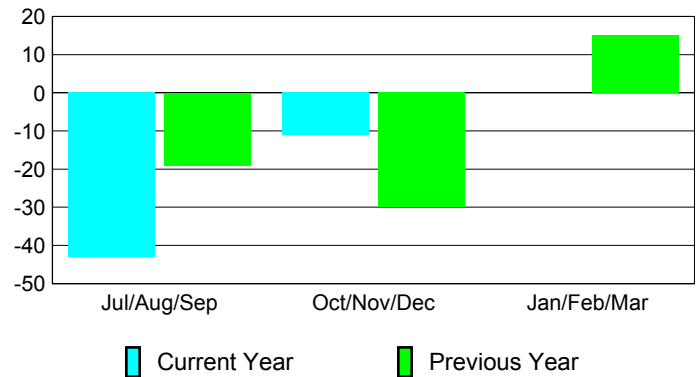

Membership Results
2012-2013

Membership
2011-2012

Month	Net Memb Goal	Actual New Memb	Actual Dropped Memb	Gain/Loss of Memb	Gain/Loss of Memb
Jul/Aug/Sep		38	-81	-43	-19
Oct/Nov/Dec		138	-149	-11	-30
Jan/Feb/Mar					15
Totals		176	-230	-54	-34

Membership Results 2012-2013

Goal, New, Dropped, Gain/Loss

Comparison of Membership Gain/Loss

Current Year Compared to the Previous Year

Gender Comparison 2012-2013

Jul/Aug/Sep

Oct/Nov/Dec

Jan/Feb/Mar